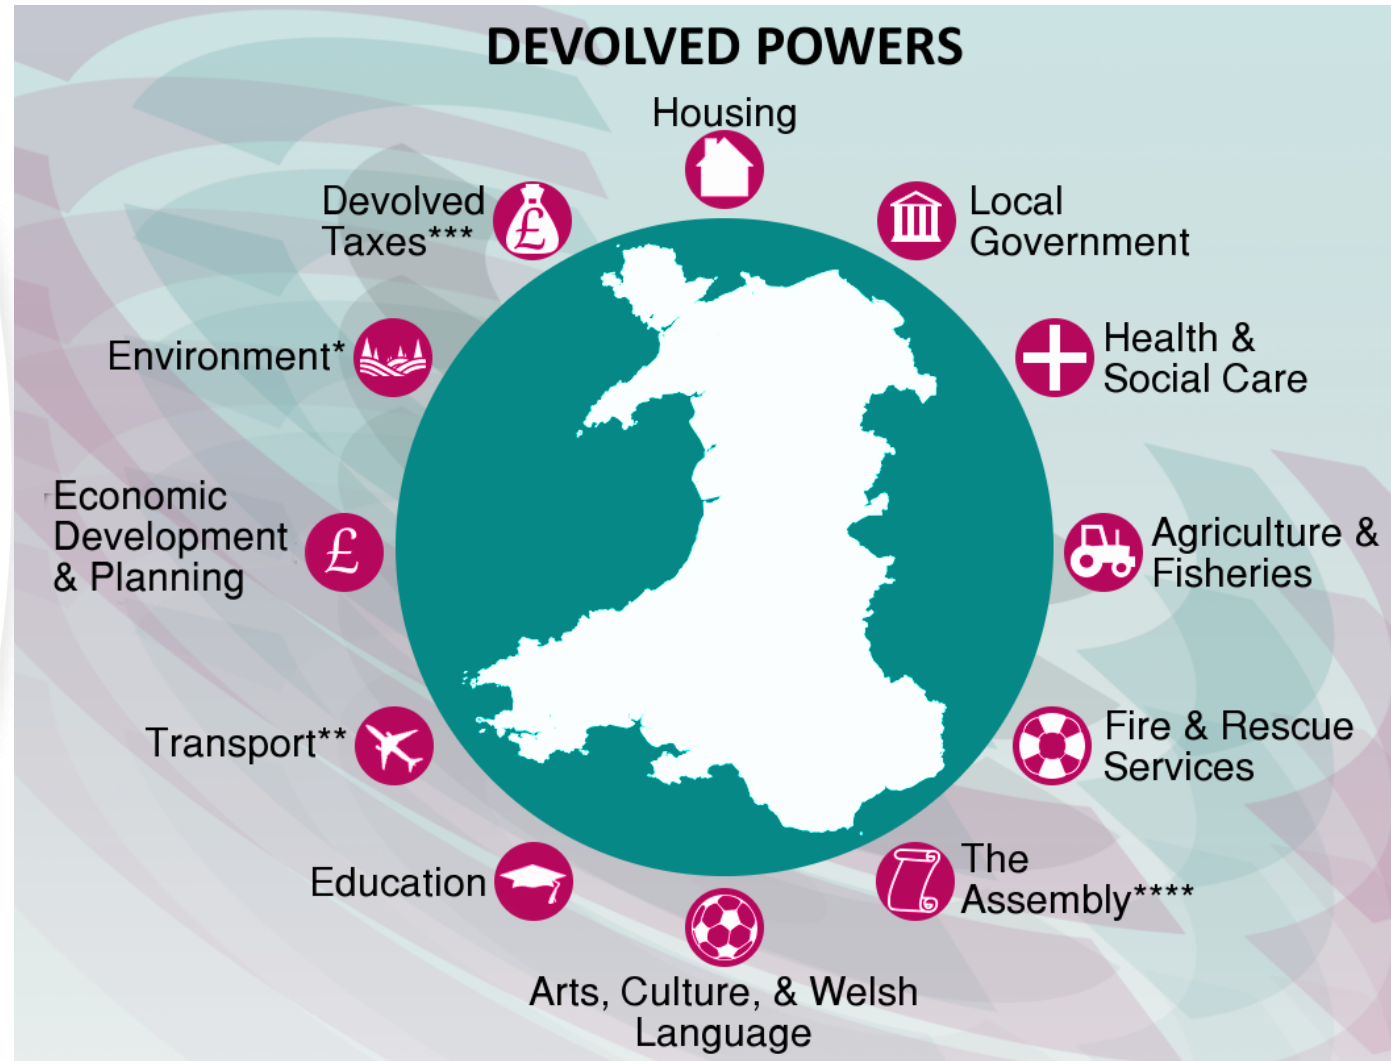

# Northern Ireland Assembly/ Stormont

---

- Elect 90 members known as Members of the Legislative Assembly (MLAs) every 5 years
- What is devolved? [Full list](#)  
-e.g. health and social services, education, employment and skills, agriculture, social security
- Currently in deadlock over May 2022 election...