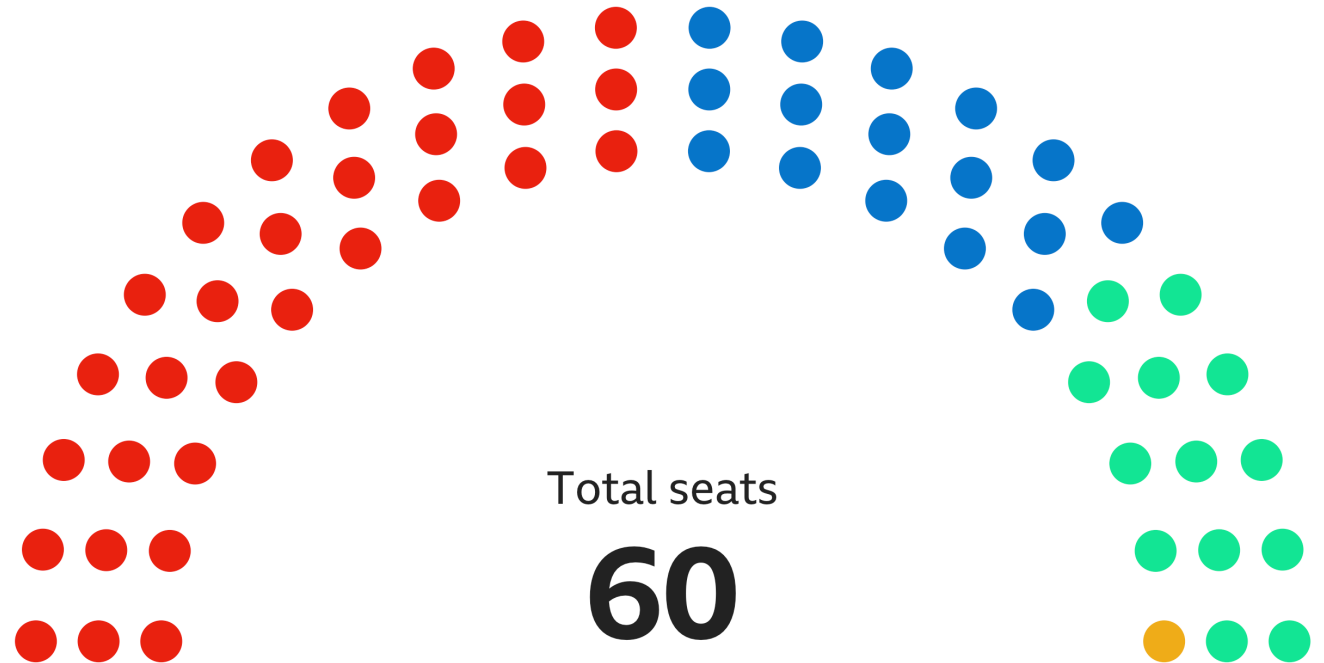

## Welsh Parliament

Number of seats by party

- Labour: **30**
- Conservative: **16**
- Plaid Cymru: **13**
- Liberal Democrat: **1**

After 60 of 60 seats declared, 14:29, 8 May 2021